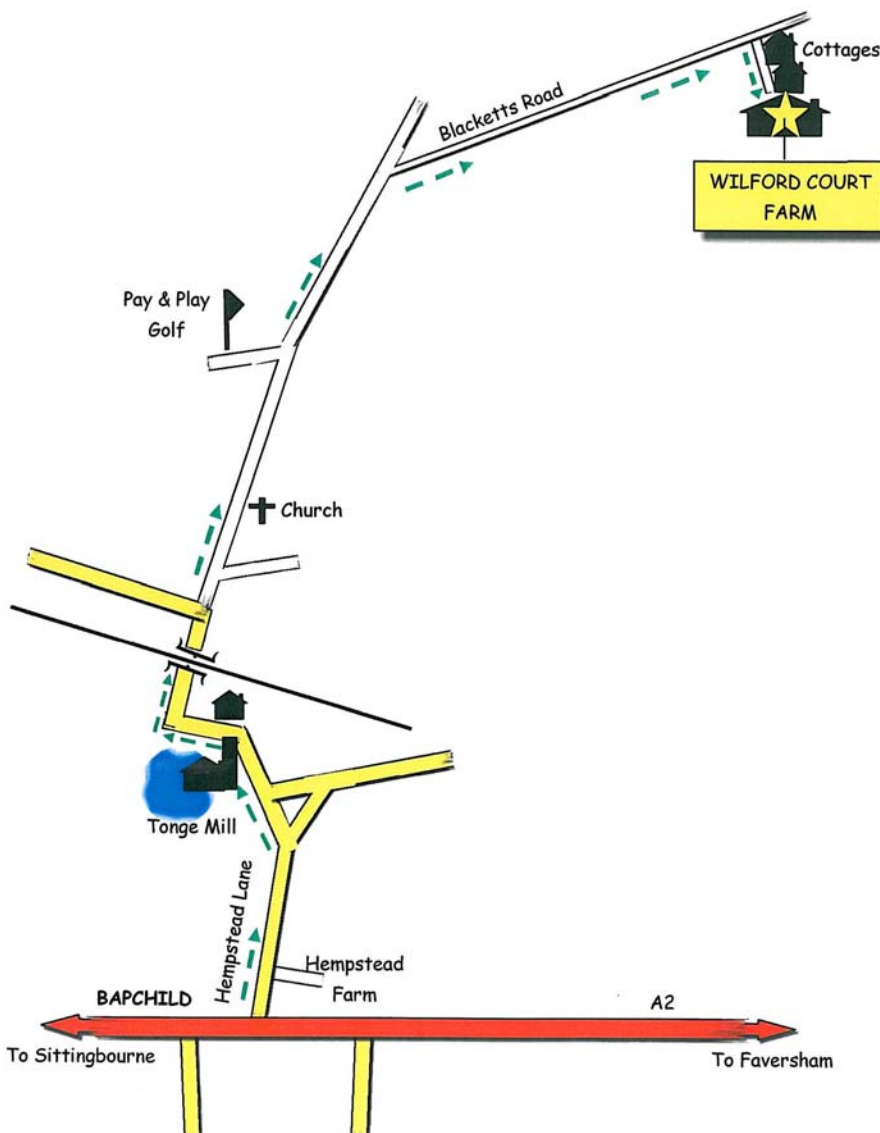

## Directions to Wilford Court Farm

**Edward Vinson Ltd, Wilford Court Farm, Blacketts Road, Tonge, Sittingbourne, Kent ME9 9AS**

**This route is suitable for deliveries**

Contact: Junior Olivier – 07976 889831

### Directions from A2

- Turn-off the A2 at **Bapchild** into Hempstead Lane and follow the signs for 'Pay & Play Golf'.
- At the fork in the road, take the left towards Tonge Mill.
- Follow the road passed the Mill and Cottages then round to the right and under the railway bridge.
- Pass the church on the right then the 'Pay & Play Golf' on the left.
- At the next fork in the road, turn right into Blacketts Road.
- Continue along Blacketts Road for approximately one mile, Wilford Court Farm is on the right.